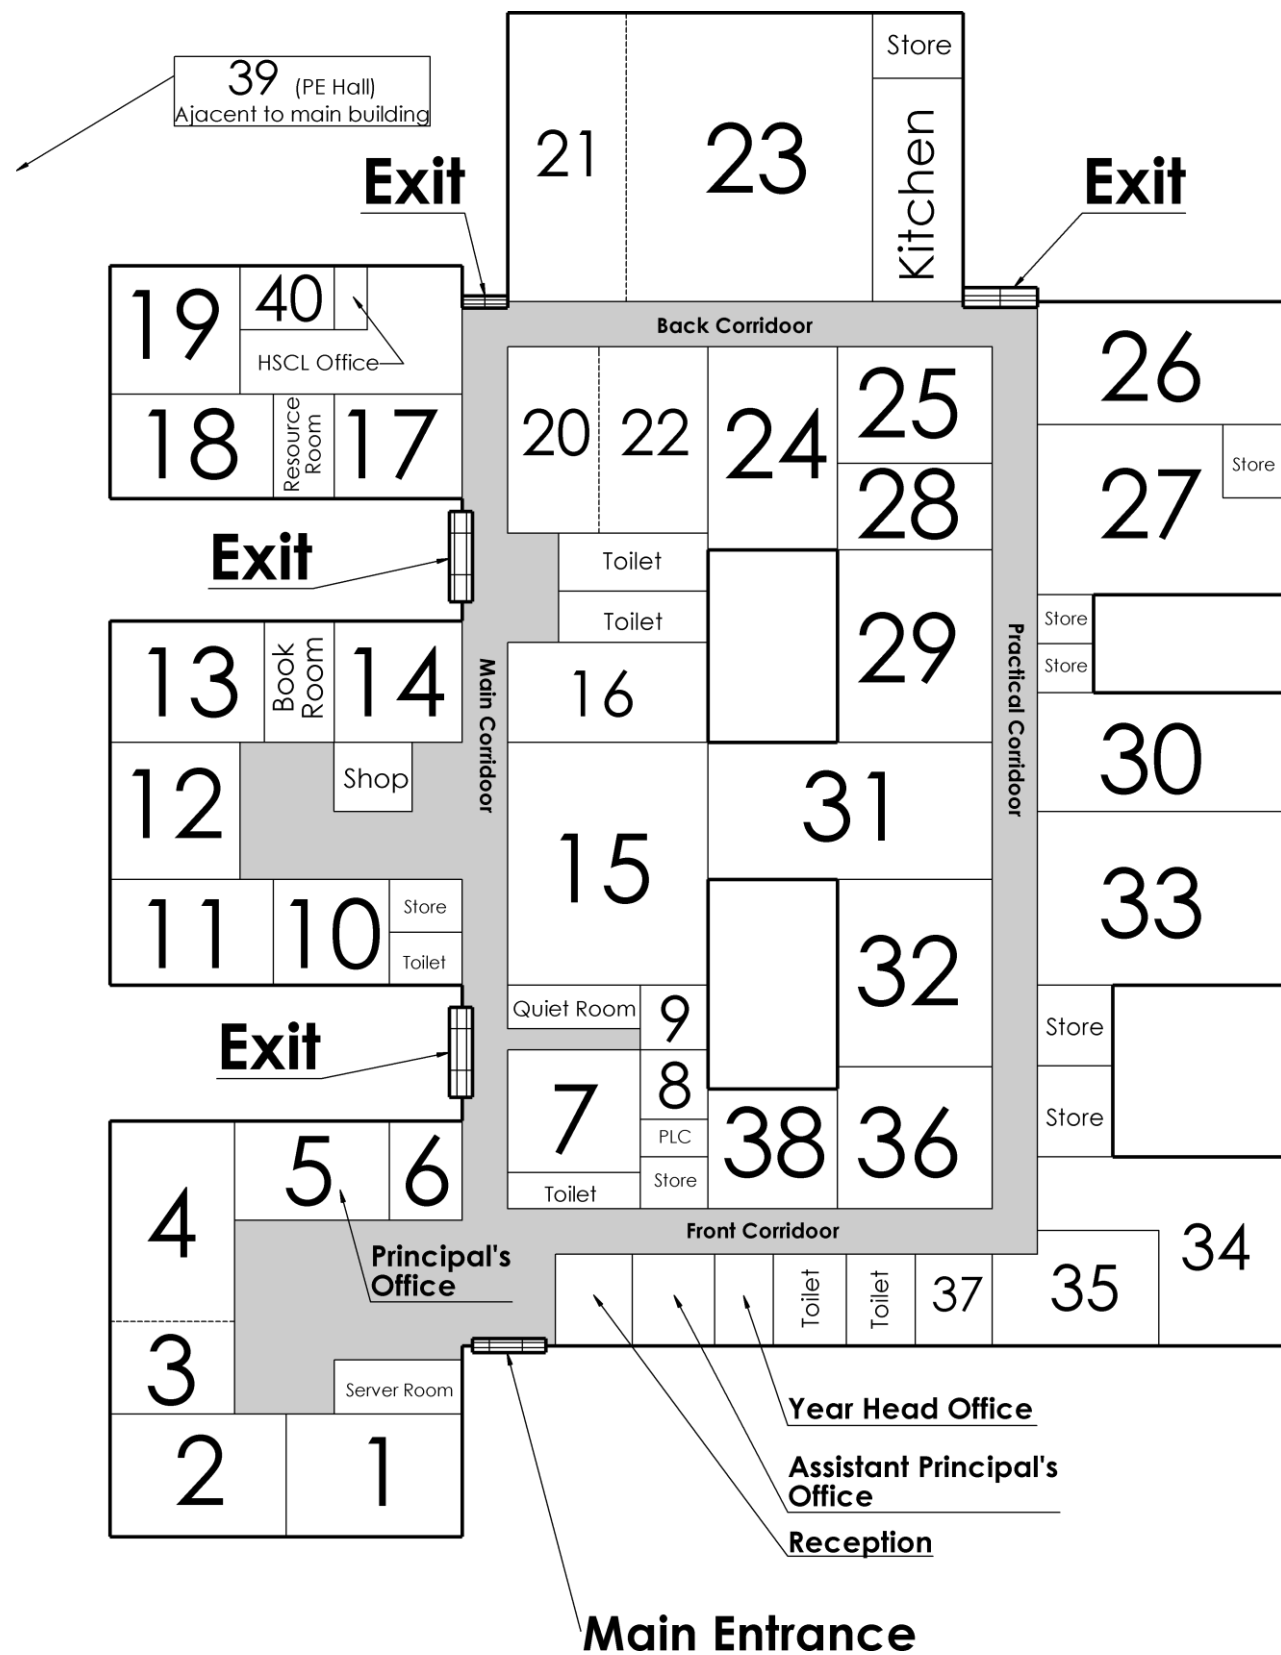

**ST.FANAHAN'S COLLEGE  
MITCHELSTOWN**

Room No:	Function/Subject - Teacher
1	General Purpose Classroom
2	IT Room
3	General Purpose Classroom
4	IT Room
5	IT Room
6	Principal's Office
7	Meeting Room
8	Career Guidance Office
9	SNA Office
10	General Purpose Classroom
11	General Purpose Classroom
12	General Purpose Classroom
13	General Purpose Classroom
14	General Purpose Classroom
15	Library
16	Staff Room
17	General Purpose Classroom
18	General Purpose Classroom
19	Music Room
20	Drama Room
21	Games Room
22	Music Room
23	Canteen
24	Science Lab
25	Tiered Demonstration Room
26	Metalwork Room
27	Engineering Room
28	Science Store Room
29	Science Lab
30	Woodwork Room
31	Art Room
32	Technical Graphics Room
33	Construction Studies Room
34	Home Economics Kitchen
35	Home Economics Theory Room
36	Design Communication Graphics Room
37	Staff Canteen
38	General Purpose Classroom
39	PE Hall
40	Learning Support Room